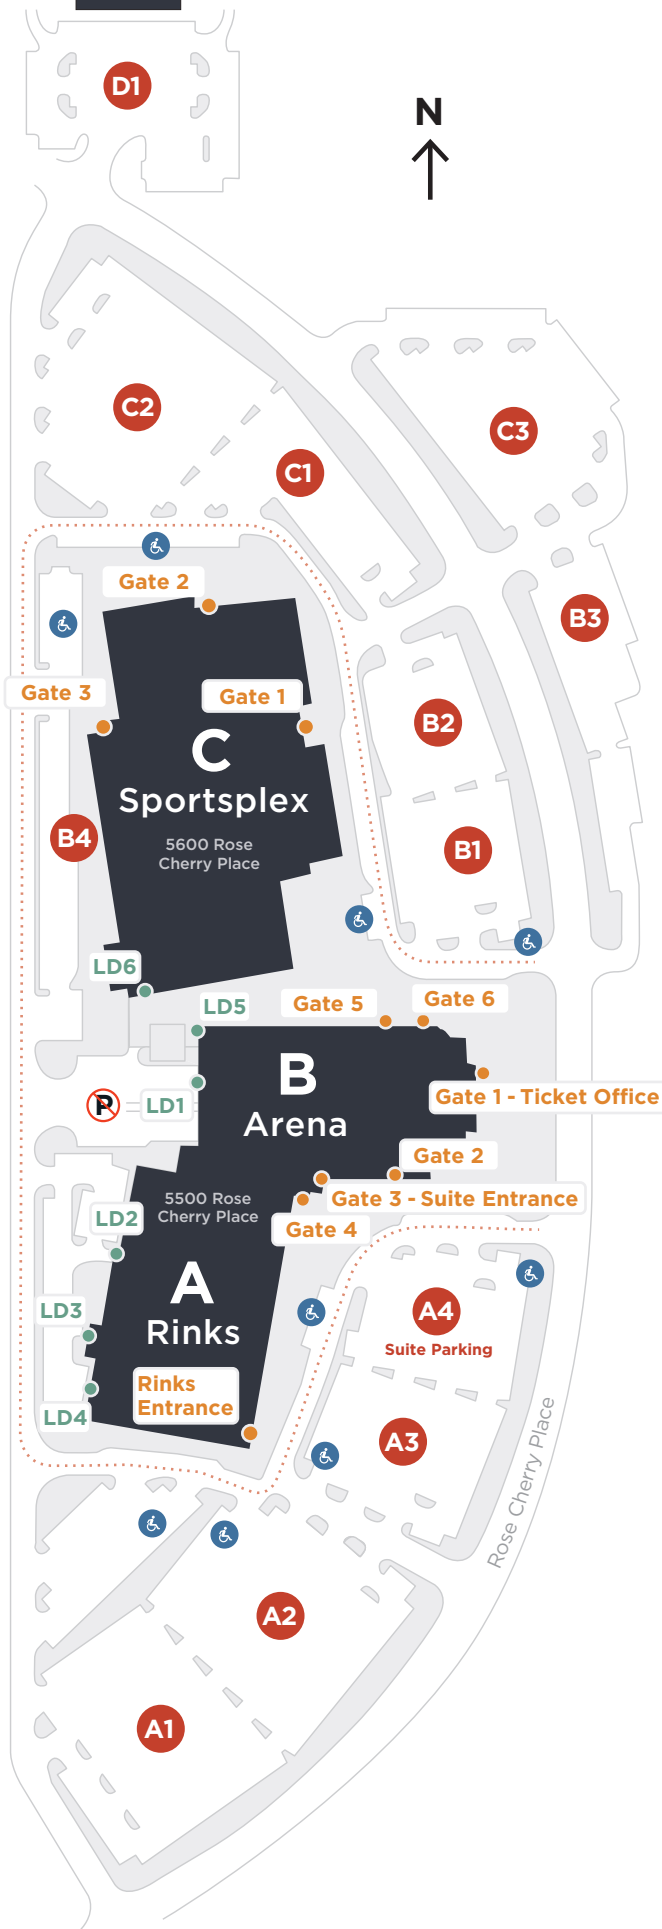

D

Fields

5735 Rose Cherry Place

MISSISSAUGA SPORTS & ENTERTAINMENT CENTRE

-  Entrance Gates
-  Loading Docks
-  Parking Lots
-  Buildings
-  Accessible Parking
-  Fire Route
-  No parking in loading docks and fire route